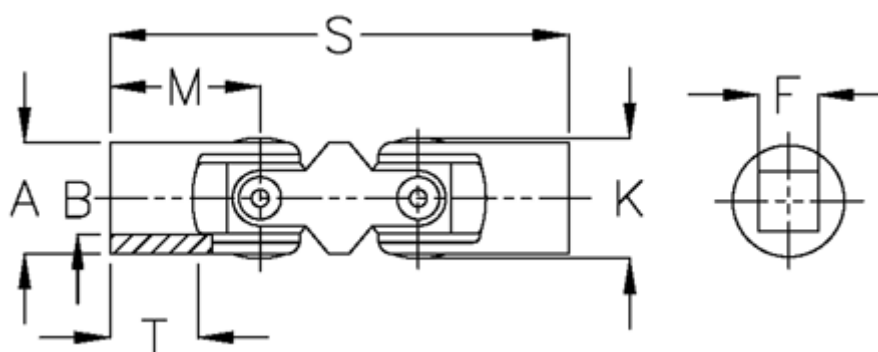

Data Sheet

Article number: 07716304

Description: Double cross joint w/slide bearing
0.716.304

Measures

A	= 16
F	= 8
K	= 17.5
M	= 26
MD max N m	= 8
s	= 74
T	= 15